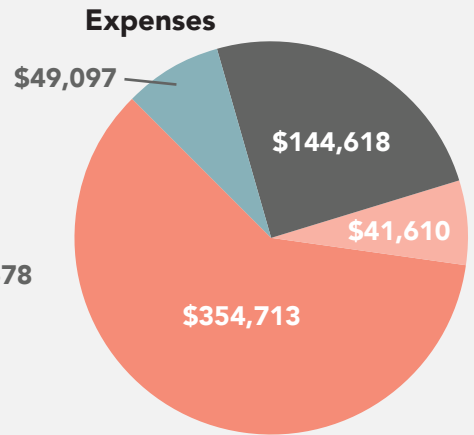

24-25 FINANCIALS

Total: \$627,951

- Individual Donations & Fundraising | 40.5%
- Corporate Donations | 5.6%
- Grants & Foundations | 12.3%
- Ticket Income | 29.1%
- Investment Income | 9.6%
- Other | 2.8%