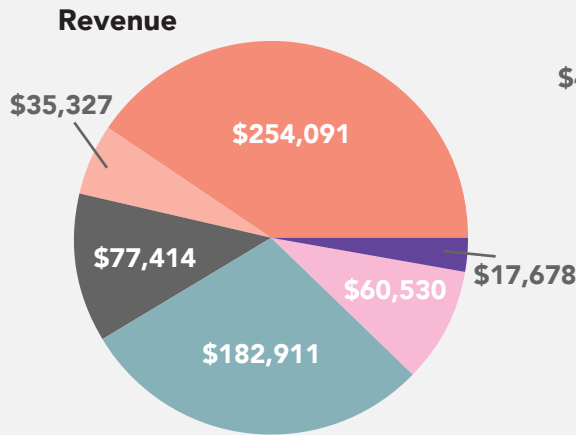

24-25 FINANCIALS

Total: \$627,951

- Individual Donations & Fundraising | 40.5%
- Corporate Donations | 5.6%
- Grants & Foundations | 12.3%
- Ticket Income | 29.1%
- Investment Income | 9.6%
- Other | 2.8%